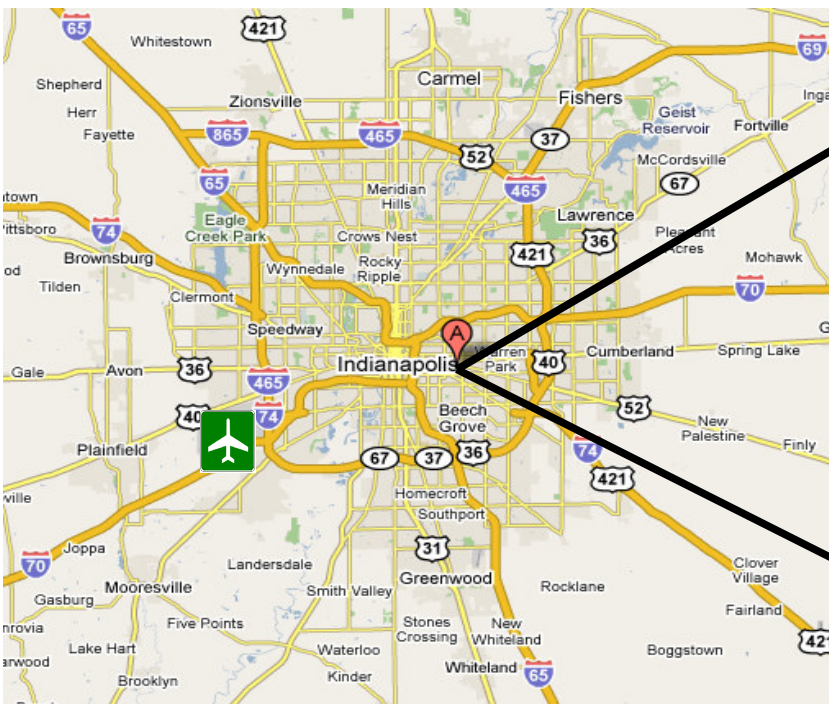

Directions to: **Max Katz Bag Company**
235 South LaSalle Street
Indianapolis, IN 46201
Phone: 317-635-9561
Fax: 317-635-3458

Fax _____
To: _____

Caution: RR Viaducts Clearance 10' 6"

From Airport or West Side - Take 465 South, (it turns into 465 East), then take Brookville Road exit. At stop light turn left onto Brookville Road. See below**

On 65 from the South - CAR ROUTE ONLY -Take 65 North which merges with 70. Take the 1st exit (after the merge) which is Washington Street. Make a Right at the stop light onto Washington Street. Travel to Rural Street and make a right (at traffic light). Go under railroad overpass and then take first left onto Newton Ave. (NOTE: 1 way sign is for parking lot) Dead end at LaSalle Street, make a right, MKBC will be on left hand side.

On 65 from the South -TRUCK ROUTE - Take 465 East to the Brookville Road exit. Take exit & turn left at stoplight onto Brookville Road. See below**

On 65 from the North Side or Zionsville - Take 465 East, follow around to Brookville Road exit. Take exit & turn left at stoplight onto Brookville Road. See below**

On 74 from Southeast Side or Cincinnati - Follow 74 West to 465 North. Stay on the right hand side and take the first exit Brookville Road. At stoplight turn left onto Brookville Road. See below**

On 69 from North Side or Fishers, Muncie - Take 69 south to 465 South. Follow 465 South to Brookville Road. Take exit and turn left at stoplight onto Brookville Road. See below**

On 70 from East Side or Dayton, Columbus - Take 70 West to 465 South. Follow 465 South to Brookville Road exit. Take exit & turn left at stoplight onto Brookville Road. See below**

On 70 from West Side or Illinois, Terre Haute, Brazil - CAR ROUTE ONLY- Take 70 East which merges with 65 North. Take the 1st exit (after the merge) which is Washington Street. Make a Right at the stop light onto Washington Street. Travel to Rural Street and make a right (at traffic light). Go under railroad overpass and then take first left onto Newton Ave. (NOTE: 1 way sign is for parking lot) Dead end at LaSalle Street, make a right, MKBC will be on left hand side.

On 70 from West Side or Illinois, Terre Haute, Brazil - TRUCK ROUTE - Follow 70 East to 465 South to Brookville Road. Take exit and turn left at stoplight onto Brookville Road. See below**

**ONCE ON BROOKVILLE ROAD - follow Brookville Road past Navistar (1.5 miles), road curves to left & changes name to English Ave. Go 1.75 miles, under RR overpass (15'6"), next stop light is LaSalle, turn right, MKBC is at the end of the street on right hand side.