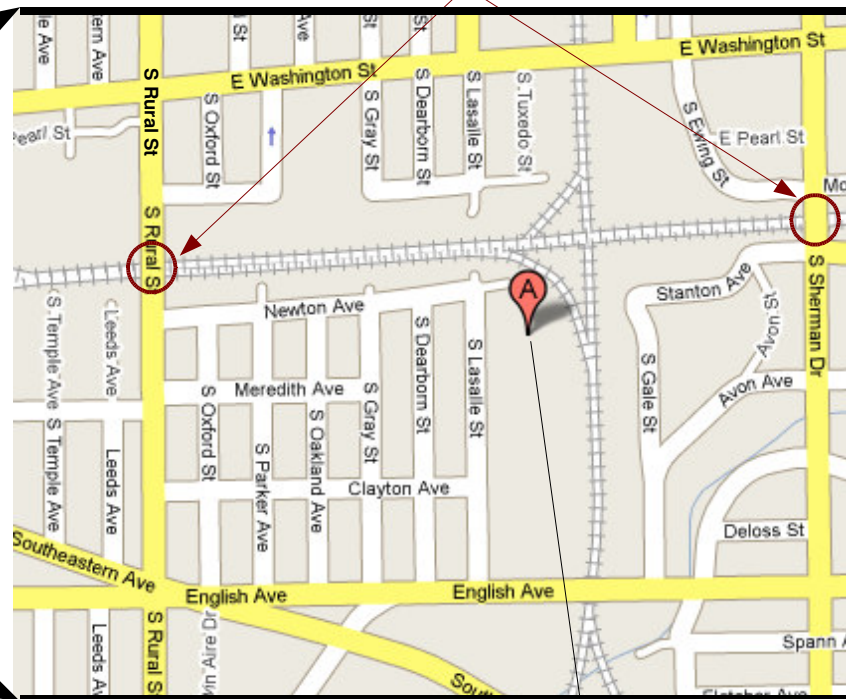

Directions to: **Max Katz Bag Company**
235 South LaSalle Street
Indianapolis, IN 46201
Phone: 317-635-9561
Fax: 317-635-3458

Fax _____
To: _____

Caution: RR Viaducts Clearance 10' 6"

From Airport or West Side - Take 465 South, (it turns into 465 East), then take Brookville Road exit. At stop light turn left onto Brookville Road. See below**

On 65 from the South - CAR ROUTE ONLY -Take 65 North which merges with 70. Take the 1st exit (after the merge) which is Washington Street. Make a Right at the stop light onto Washington Street. Travel to Rural Street and make a right (at traffic light). Go under railroad overpass and then take first left onto Newton Ave. (NOTE: 1 way sign is for parking lot) Dead end at LaSalle Street, make a right, MKBC will be on left hand side.

On 65 from the South -TRUCK ROUTE - Take 465 East to the Brookville Road exit. Take exit & turn left at stoplight onto Brookville Road. See below**

On 65 from the North Side or Zionsville - Take 465 East, follow around to Brookville Road exit. Take exit & turn left at stoplight onto Brookville Road. See below**

On 74 from Southeast Side or Cincinnati - Follow 74 West to 465 North. Stay on the right hand side and take the first exit Brookville Road. At stoplight turn left onto Brookville Road. See below**

On 69 from North Side or Fishers, Muncie - Take 69 south to 465 South. Follow 465 South to Brookville Road. Take exit and turn left at stoplight onto Brookville Road. See below**

On 70 from East Side or Dayton, Columbus - Take 70 West to 465 South. Follow 465 South to Brookville Road exit. Take exit & turn left at stoplight onto Brookville Road. See below**

On 70 from West Side or Illinois, Terre Haute, Brazil - CAR ROUTE ONLY- Take 70 East which merges with 65 North. Take the 1st exit (after the merge) which is Washington Street. Make a Right at the stop light onto Washington Street. Travel to Rural Street and make a right (at traffic light). Go under railroad overpass and then take first left onto Newton Ave. (NOTE: 1 way sign is for parking lot) Dead end at LaSalle Street, make a right, MKBC will be on left hand side.

On 70 from West Side or Illinois, Terre Haute, Brazil - TRUCK ROUTE - Follow 70 East to 465 South to Brookville Road. Take exit and turn left at stoplight onto Brookville Road. See below**

**ONCE ON BROOKVILLE ROAD - follow Brookville Road past Navistar (1.5 miles), road curves to left & changes name to English Ave. Go 1.75 miles, under RR overpass (15'6"), next stop light is LaSalle, turn right, MKBC is at the end of the street on right hand side.